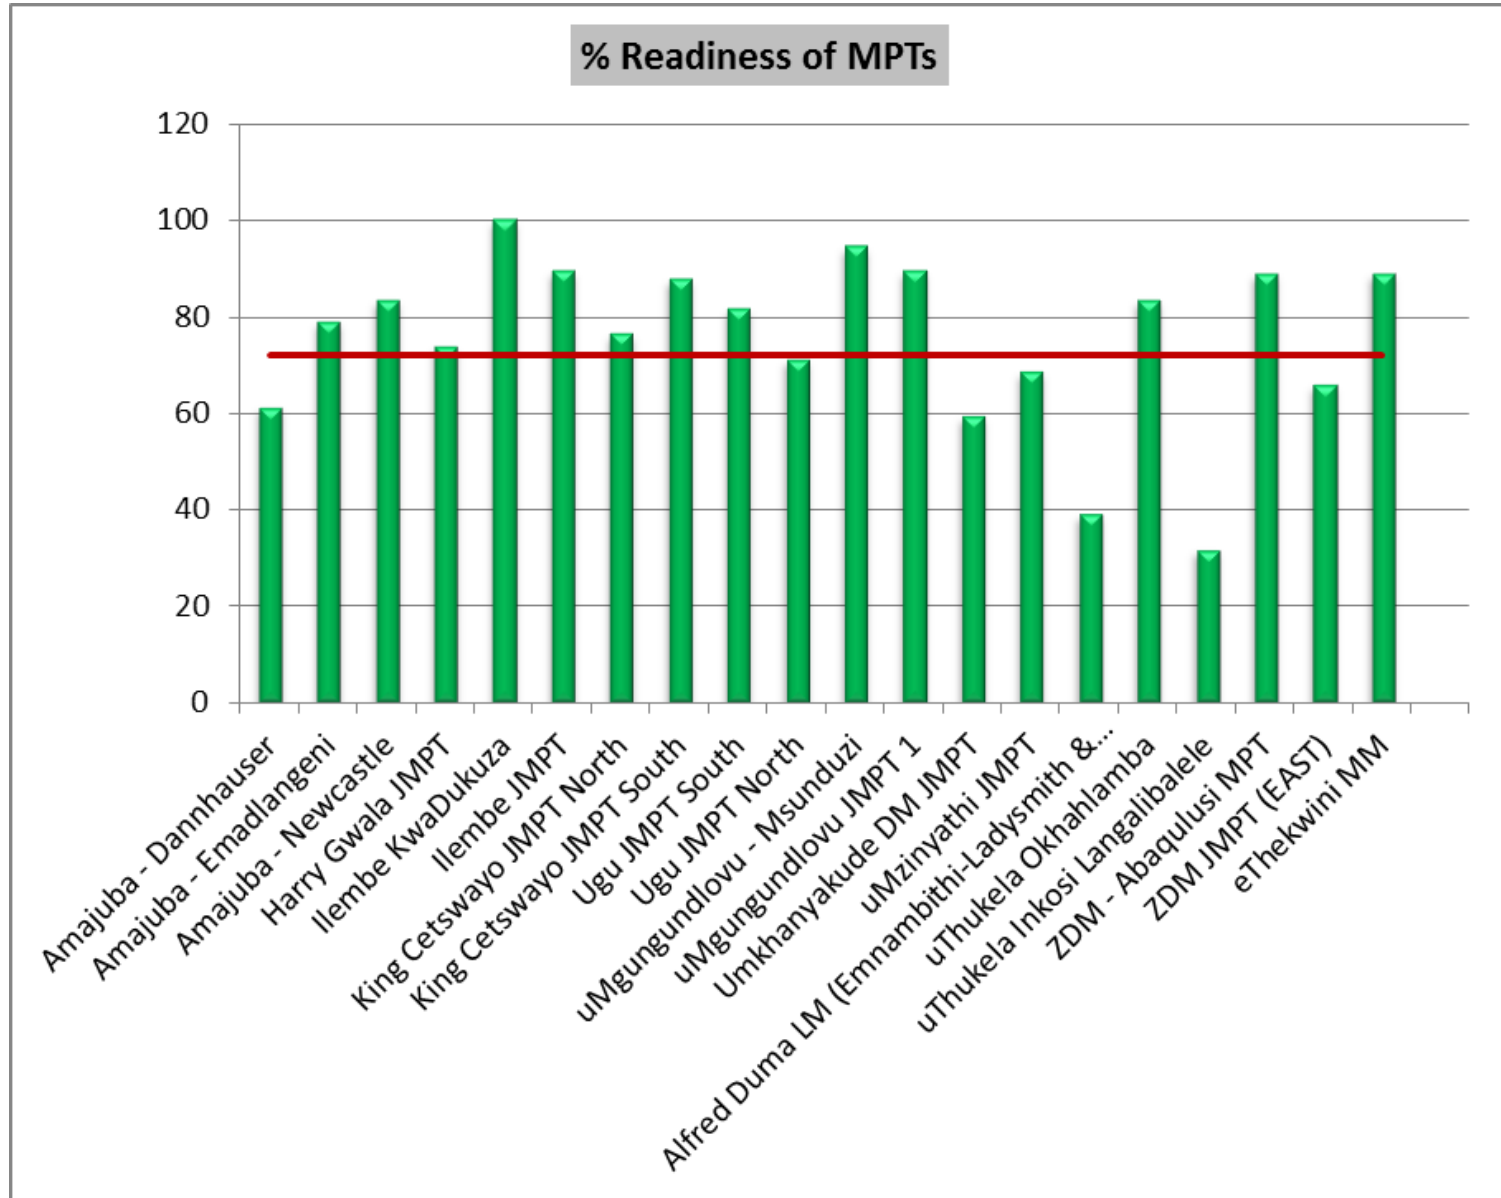

Progress / MPT