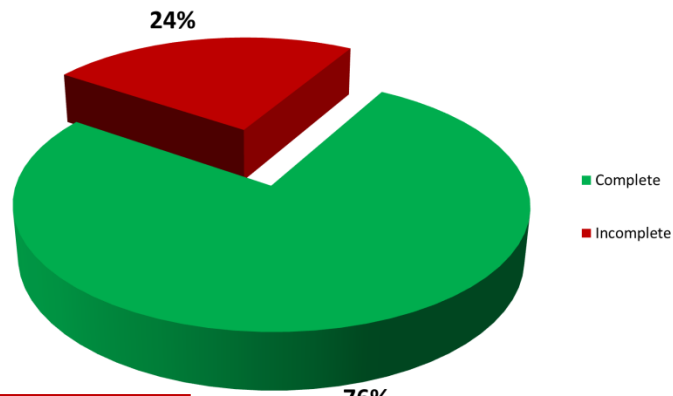

District	No. MPT	% Readiness
Amajuba	1 Amajuba - Dannhauser	61
	2 Amajuba - Emadlangeni	79
	3 Amajuba - Newcastle	83
Harry Gwala	4 Harry Gwala JMPT	74
Ileembe	5 Ileembe KwaDukuza	100
	6 Ileembe JMPT	89
King Cetswayo	7 King Cetswayo JMPT North	76
	8 King Cetswayo JMPT South	88
Ugu	9 Ugu JMPT South	82
	10 Ugu JMPT North	71
uMgungundlovu	uMgungundlovu -	
	11 Msunduzi	94
	12 uMgungundlovu JMPT 1	89
uMkhanyakude	13 Umkhanyakude DM JMPT	59
uMzinyathi	14 uMzinyathi JMPT	68
uThukela	15 Alfred Duma	39
	16 uThukela Okhahlamba	83
	17 uThukela Inkosi	32
Zululand	18 ZDM - Abaqulusi MPT	89
	19 ZDM JMPT (EAST)	66
eThekwini	20 eThekwini MM	89

KZN Municipal Readines (SPLUMA)