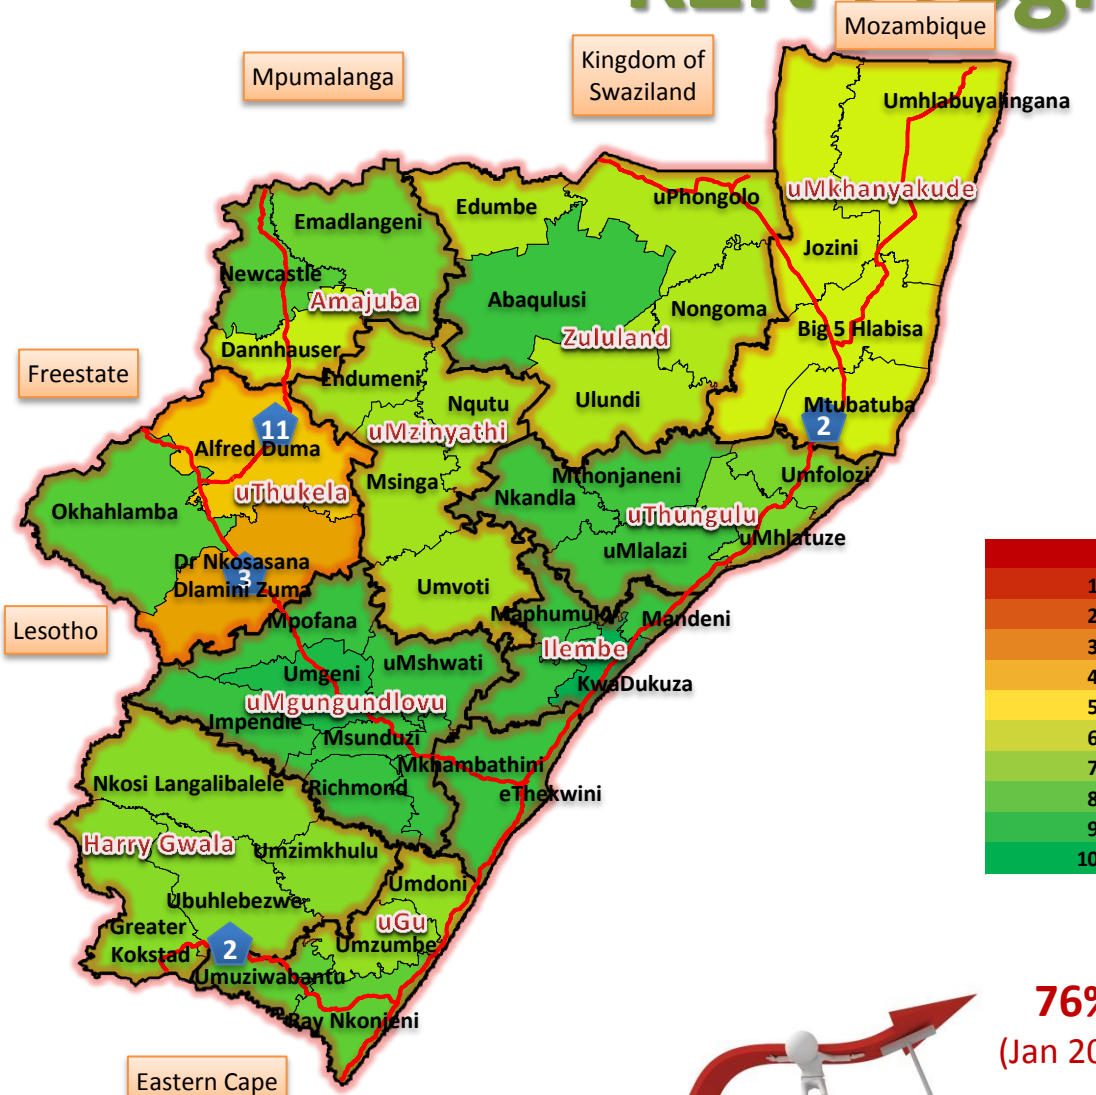

KwaZulu-Natal SPLUM

SPLUMA IMPLEMENTATION PROGRESS February 2017

rural development
& land reform

Department:
Rural Development and Land Reform
REPUBLIC OF SOUTH AFRICA

Overview of Presentation

Quarterly Targets:

- Overall Implementation Progress
 - Per MPT / LM
- MPTs Established & Functioning
- By-Laws (Progress / Adopted / Gazetted)

KZN Progress

District	No. MPT	% Readiness
Amajuba	1 Amajuba - Dannhauser	61
	2 Amajuba - Emadlangeni	79
	3 Amajuba - Newcastle	83
Harry Gwala	4 Harry Gwala JMPT	74
Ileembe	5 Ileembe KwaDukuza	100
	6 Ileembe JMPT	89
King Cetswayo	7 King Cetswayo JMPT North	76
	8 King Cetswayo JMPT South	88
Ugu	9 Ugu JMPT South	82
	10 Ugu JMPT North	71
uMgungundlovu	uMgungundlovu -	
	11 Msunduzi	94
	12 uMgungundlovu JMPT 1	89
uMkhanyakude	13 Umkhanyakude DM JMPT	59
uMzinyathi	14 uMzinyathi JMPT	68
uThukela	15 Alfred Duma	39
	16 uThukela Okhahlamba	83
	17 uThukela Inkosi	32
Zululand	18 ZDM - Abaqulusi MPT	89
	19 ZDM JMPT (EAST)	66
eThekwini	20 eThekwini MM	89