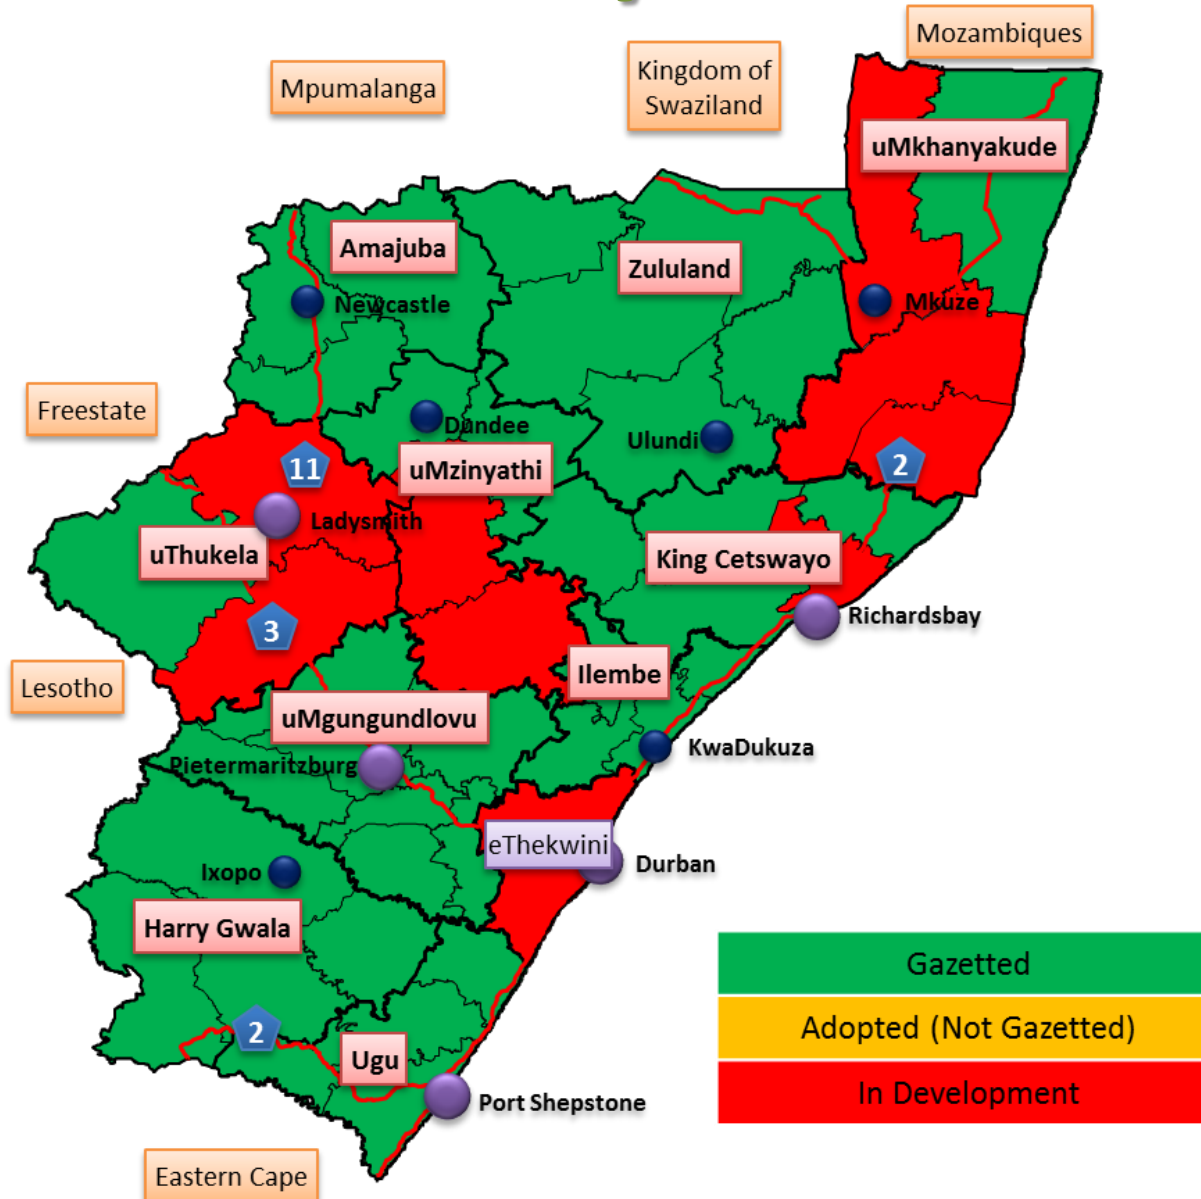

SPLUMA – By-law Status