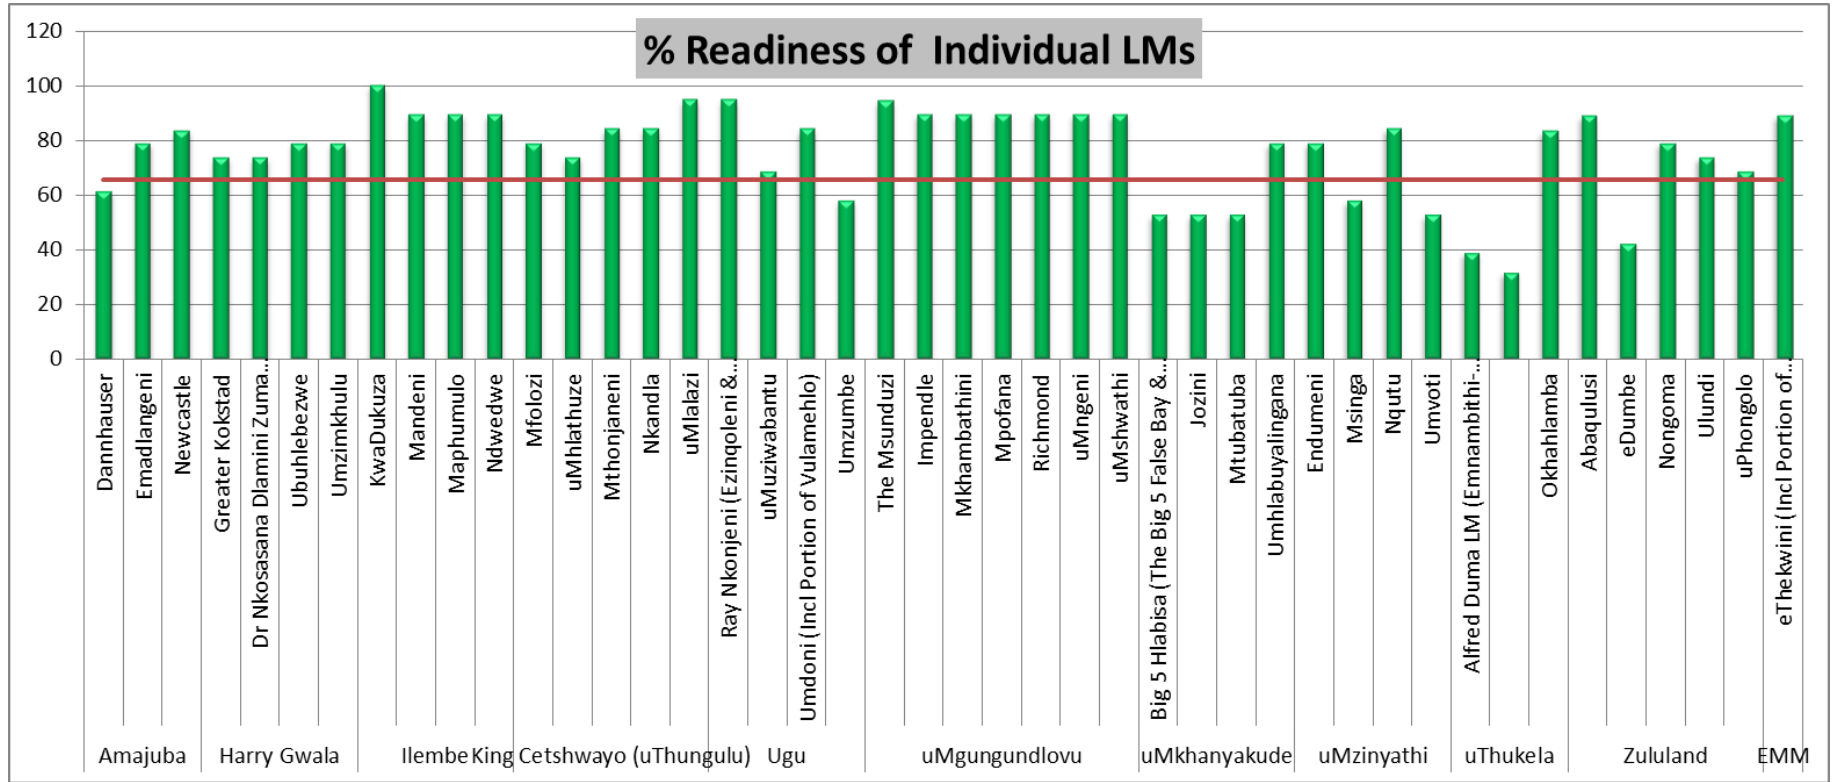

Progress / LM